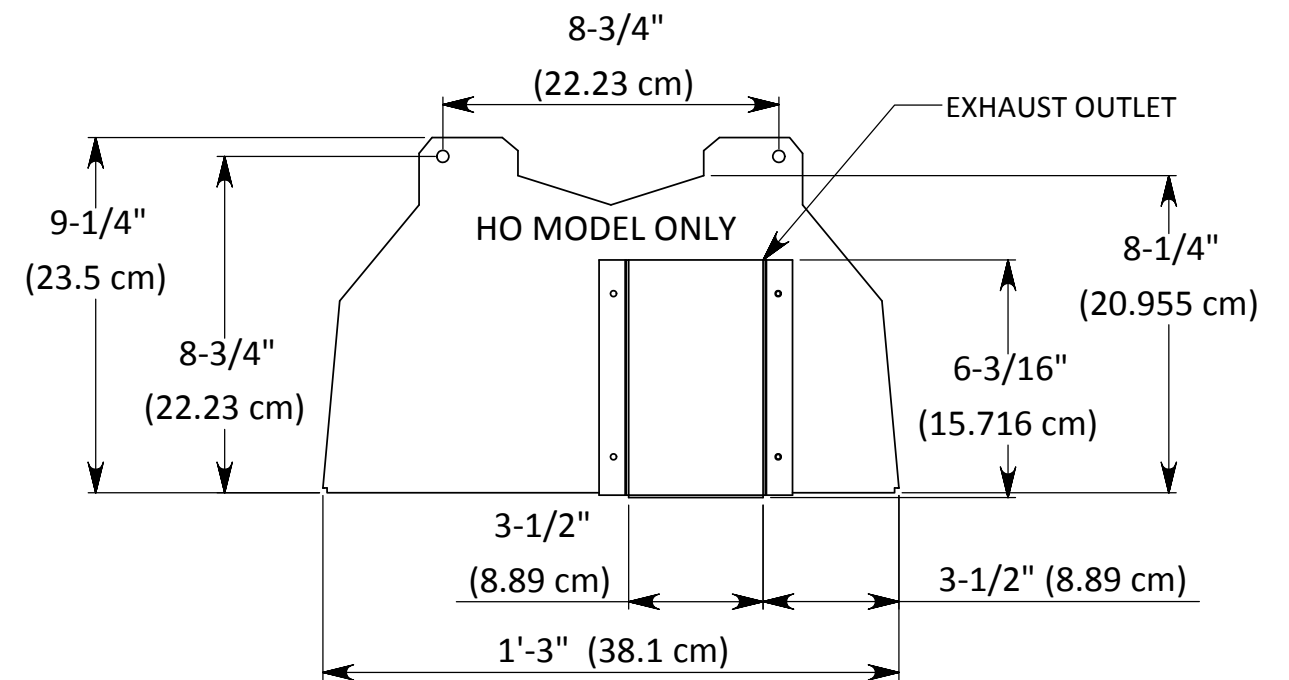

CALCANA - PH SERIES - PATIO HEATER END PROFILES

AIR INTAKE END

EXHAUST END

AIR INTAKE END

EXHAUST END