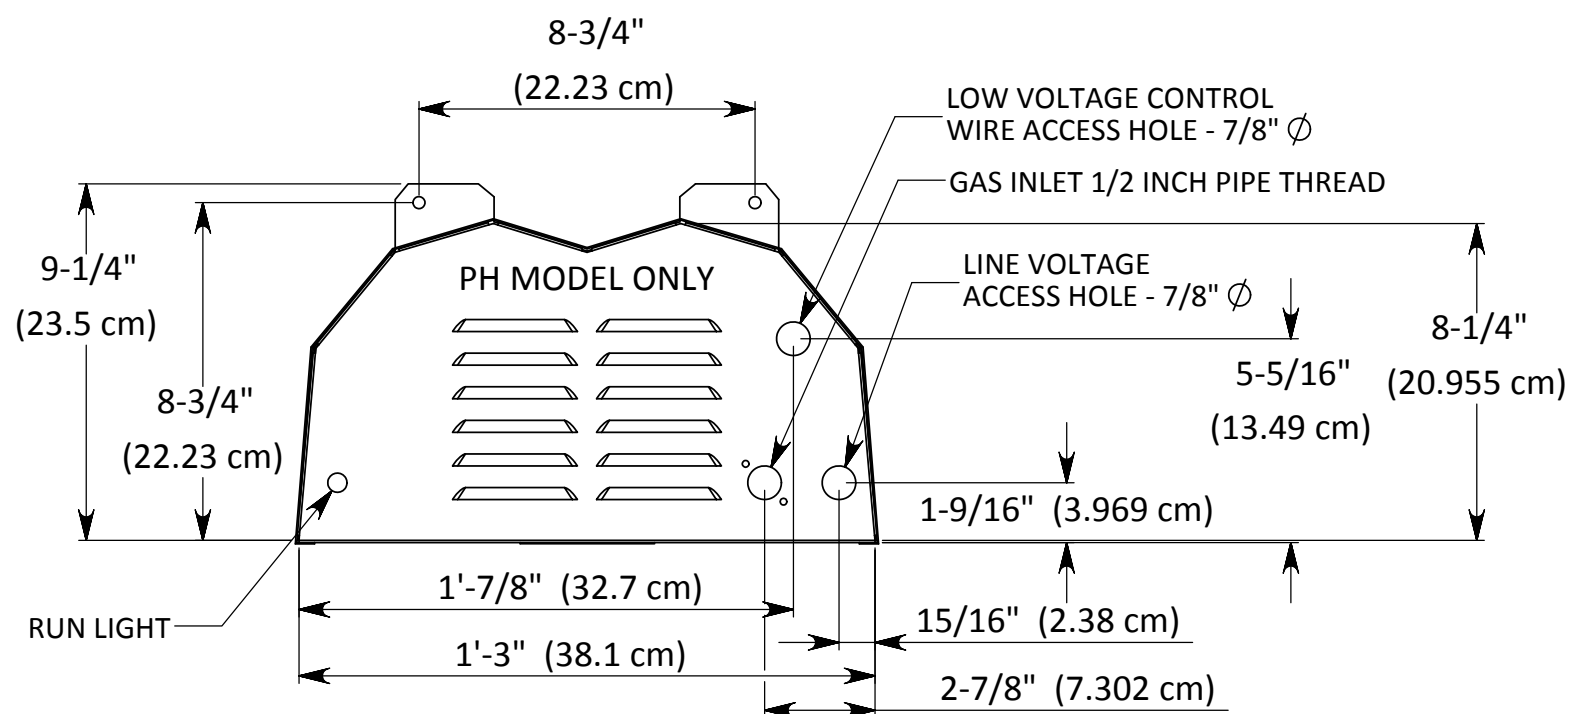

CALCANA - PH SERIES - PATIO HEATER END PROFILES

AIR INTAKE END

EXHAUST END

AIR INTAKE END

EXHAUST END