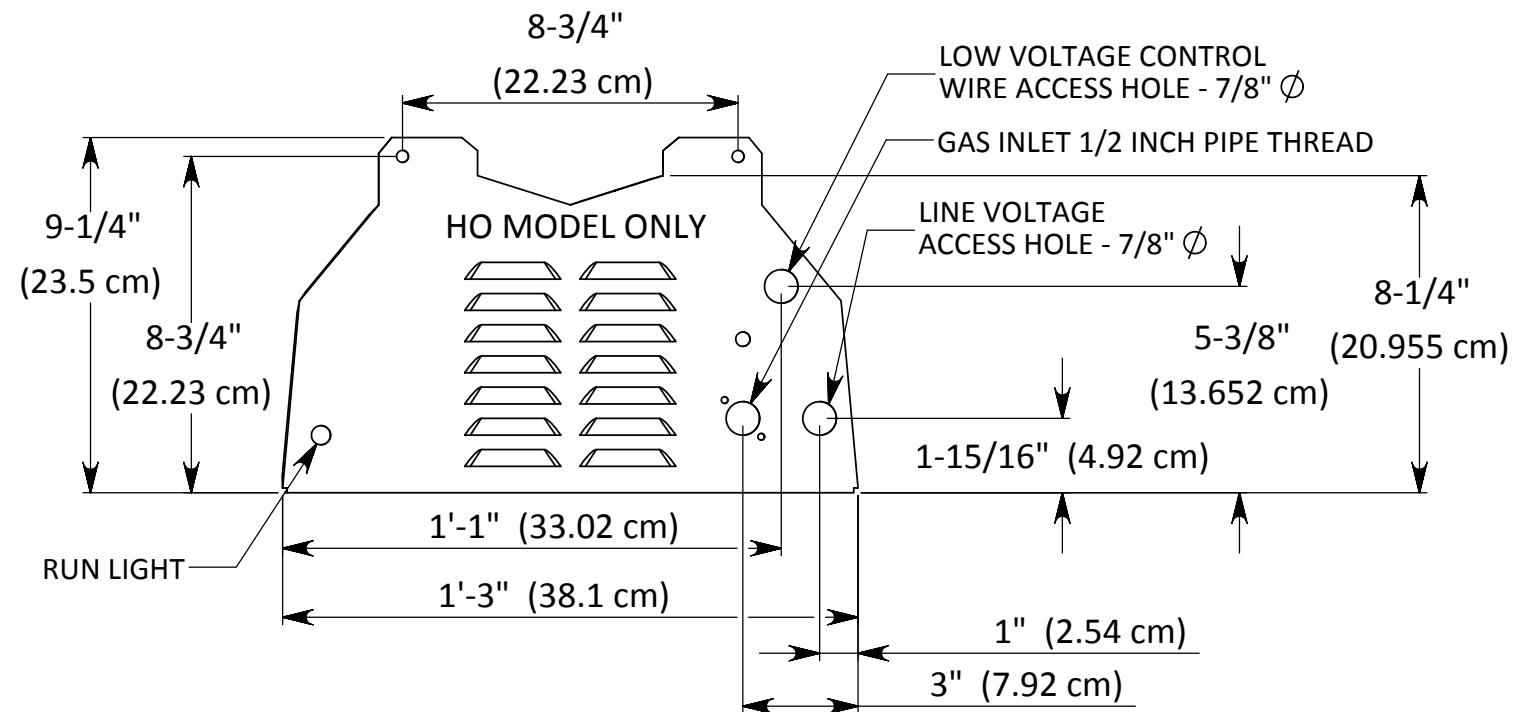

CALCANA - PH SERIES - PATIO HEATER END PROFILES

AIR INTAKE END

EXHAUST END

AIR INTAKE END

EXHAUST END