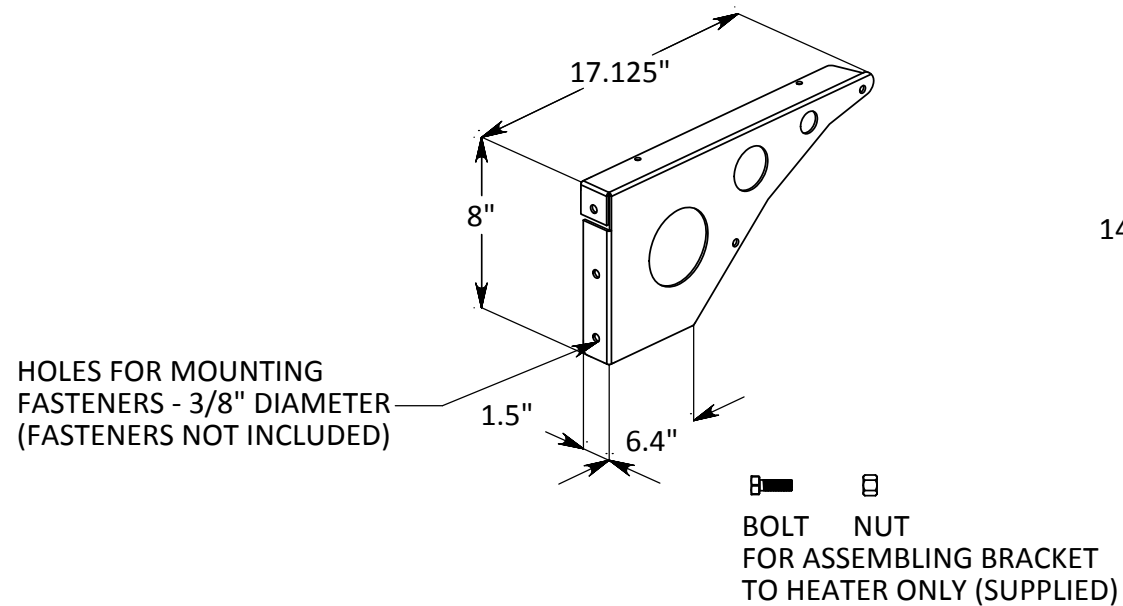

CALCANA - PH SERIES - PATIO HEATER MOUNTING OPTIONS

1) OVERHEAD - HORIZONTAL END VIEW

2) OVERHEAD - 25° TILT END VIEW

CALCANA - PH SERIES - PATIO HEATER MOUNTING OPTIONS

3) WALL MOUNT - 25° TILT - END VIEW

4) WALL MOUNT - HORIZONTAL CANTILEVER - END VIEW