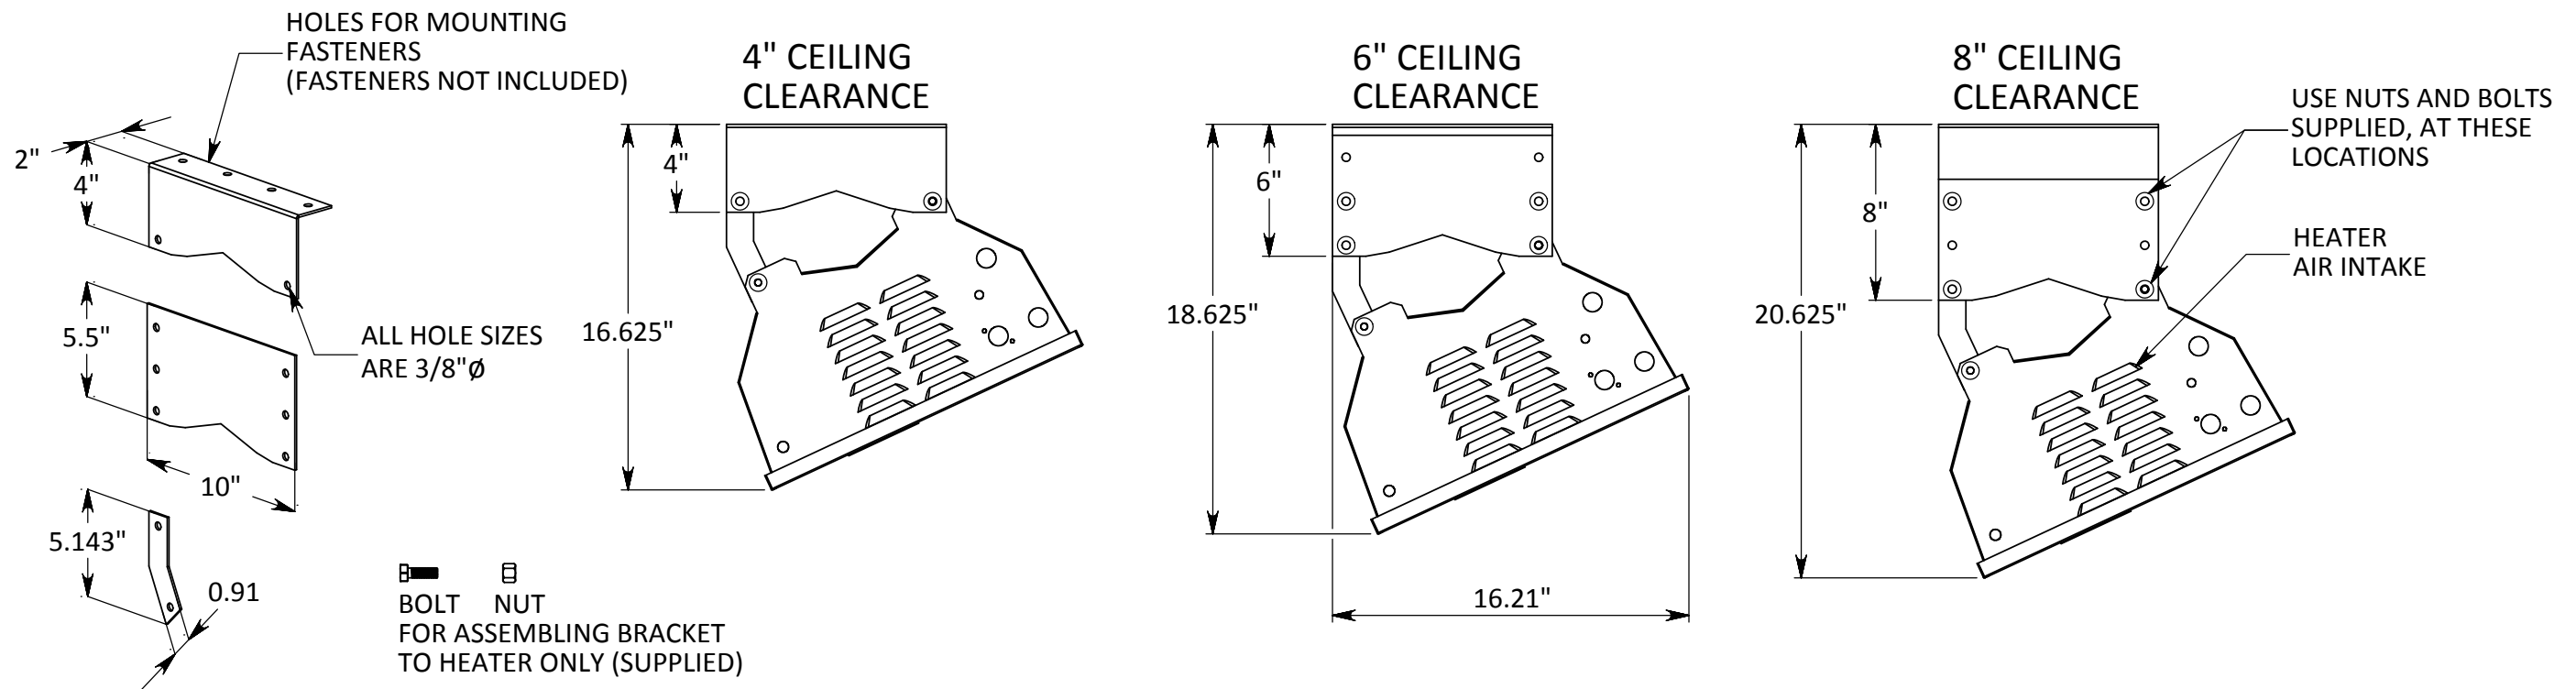

CALCANA - PH SERIES - PATIO HEATER MOUNTING OPTIONS

1) OVERHEAD - HORIZONTAL END VIEW

2) OVERHEAD - 25° TILT END VIEW

CALCANA - PH SERIES - PATIO HEATER MOUNTING OPTIONS

3) WALL MOUNT - 25° TILT - END VIEW

4) WALL MOUNT - HORIZONTAL CANTILEVER - END VIEW