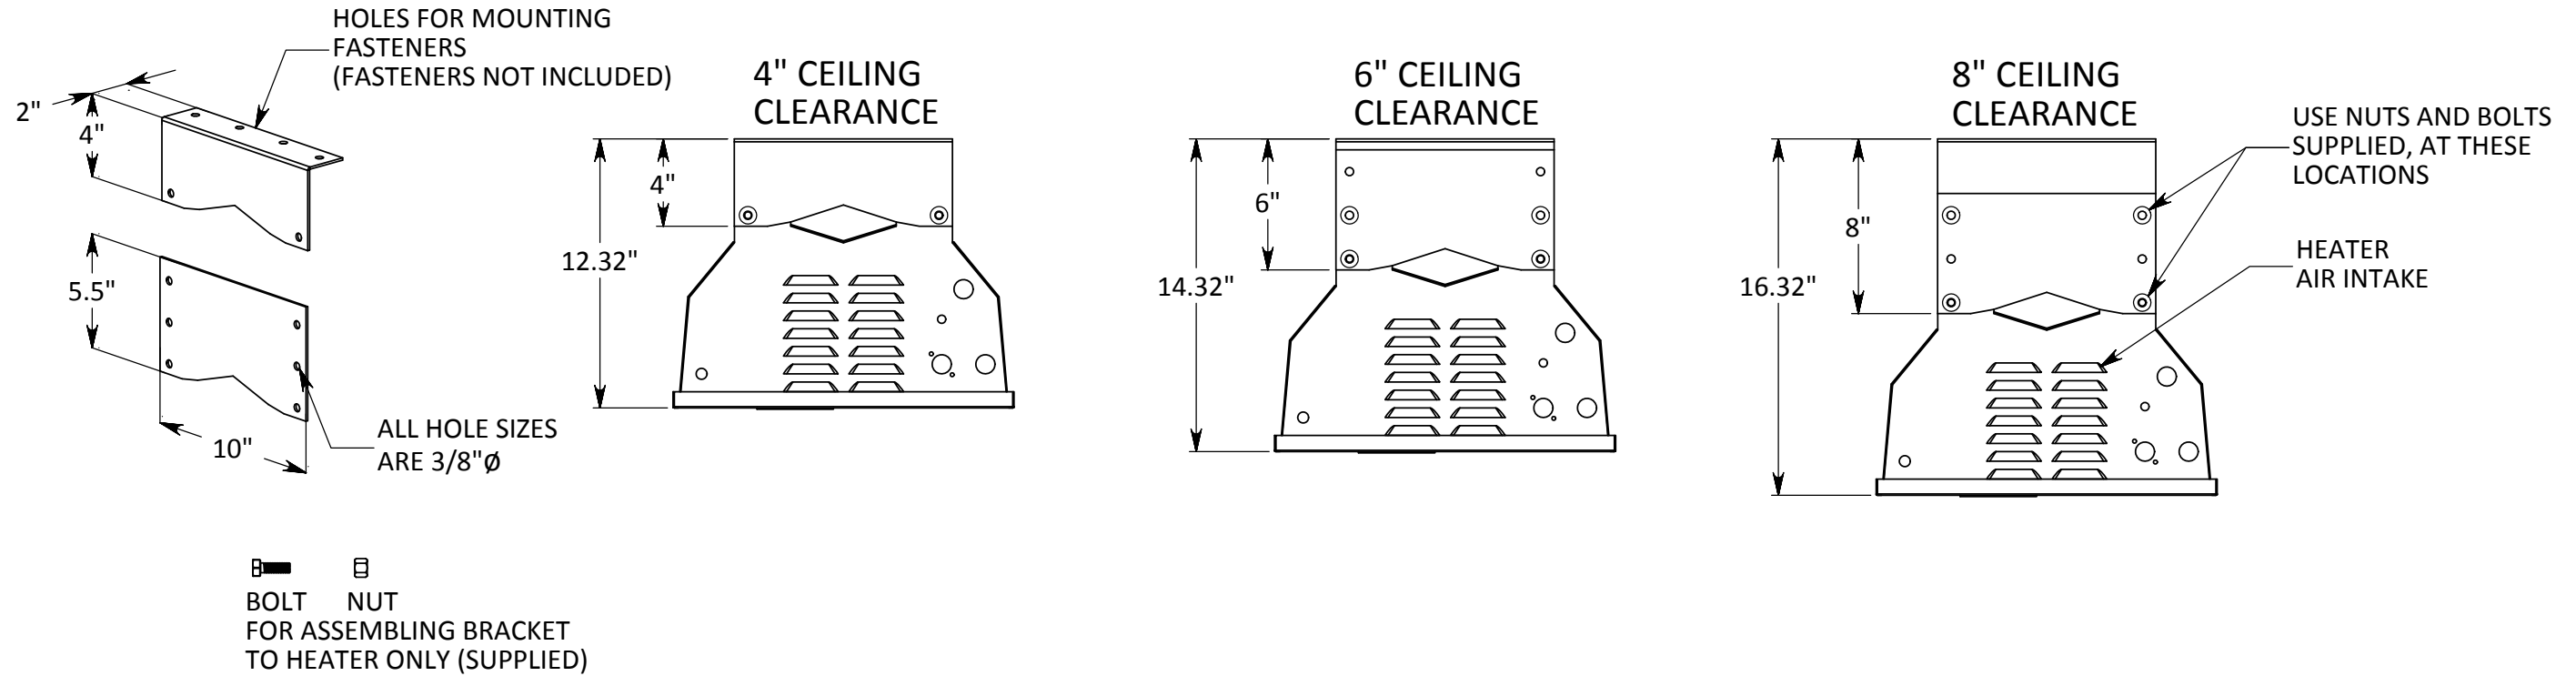

CALCANA - PH SERIES - PATIO HEATER MOUNTING OPTIONS

1) OVERHEAD - HORIZONTAL END VIEW

2) OVERHEAD - 25° TILT END VIEW

CALCANA - PH SERIES - PATIO HEATER MOUNTING OPTIONS

3) WALL MOUNT - 25° TILT - END VIEW

4) WALL MOUNT - HORIZONTAL CANTILEVER - END VIEW