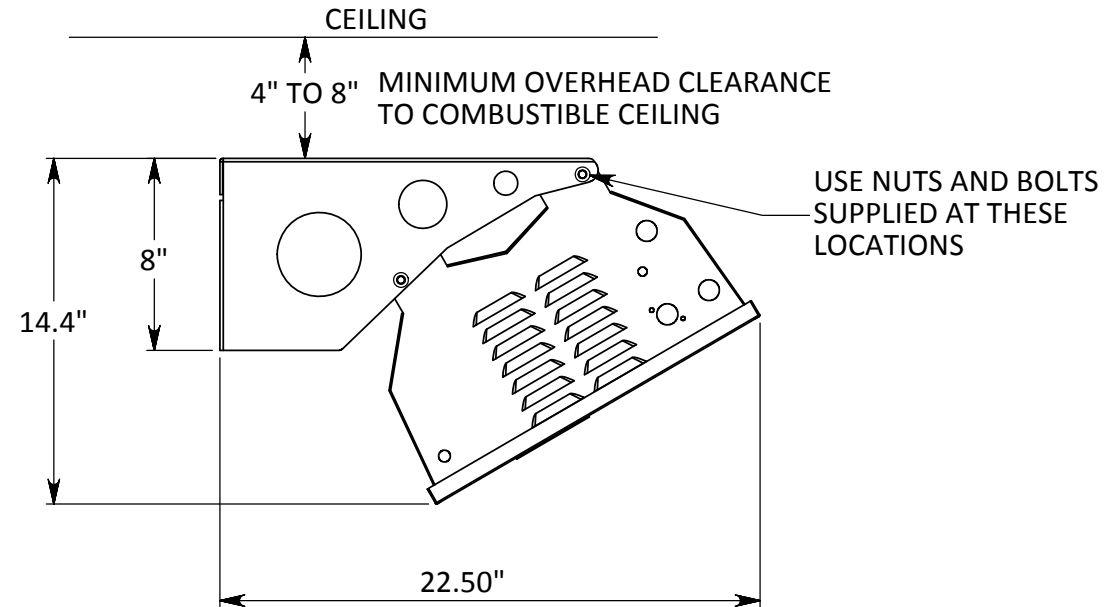

CALCANA - PH SERIES - PATIO HEATER MOUNTING OPTIONS

1) OVERHEAD - HORIZONTAL END VIEW

2) OVERHEAD - 25° TILT END VIEW

CALCANA - PH SERIES - PATIO HEATER MOUNTING OPTIONS

3) WALL MOUNT - 25° TILT - END VIEW

4) WALL MOUNT - HORIZONTAL CANTILEVER - END VIEW